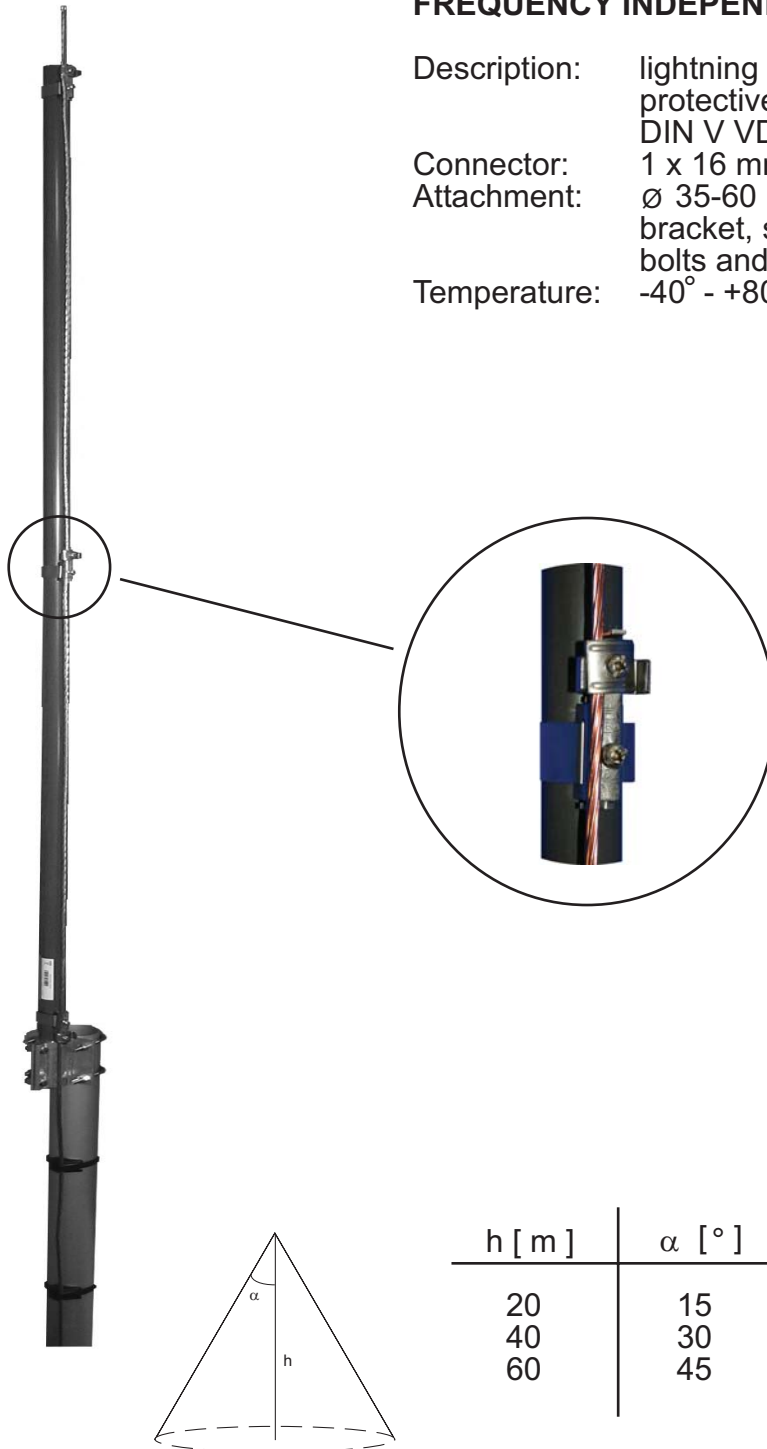

ComAnt® Communications Antennas

FREQUENCY INDEPENDENT DATA

Description: lightning rod support,
protective cone according to
DIN V VDE 0185

Connector: 1 x 16 mm² - 2 x 25 mm²

Attachment: Ø 35-60 mm, aluminium alloy
bracket, stainless steel V-
bolts and self locking nuts

Temperature: -40° - +80°C

h [m]	α [°]
20	15
40	30
60	45

LR LIGHTNING ROD SUPPORT

Induo AB
08-659 43 00
info@induowireless.com
www.induowireless.com
Rökerigatan 19
121 62 Johanneshov

CompleTech
ComAnt® -antennas by CompleTech, Finland